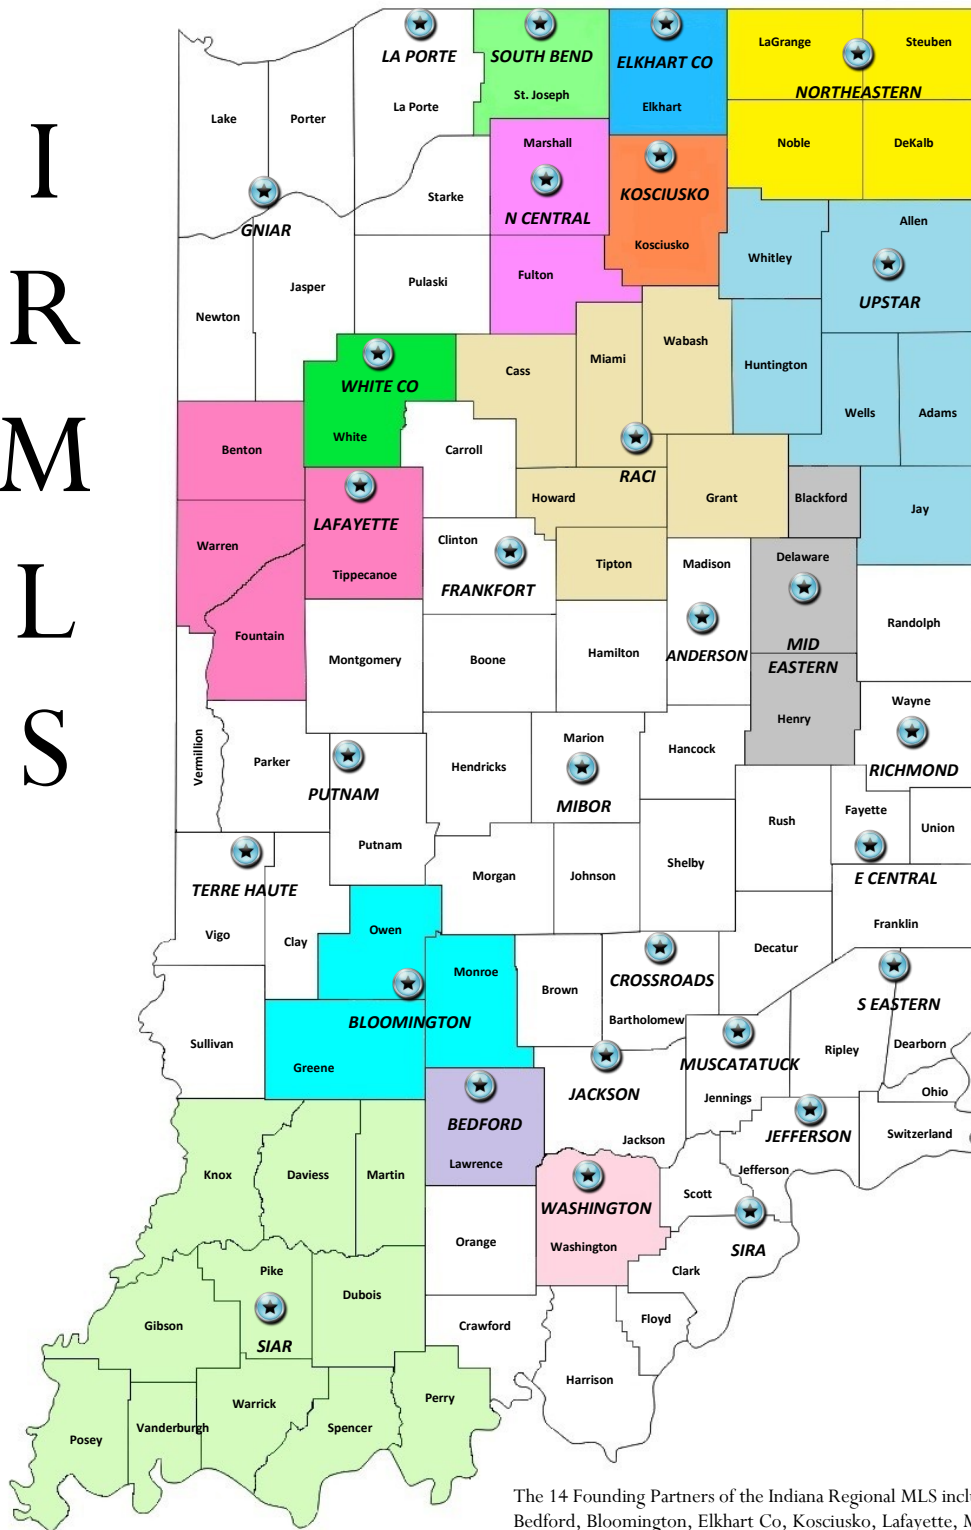

I R M L S

The 14 Founding Partners of the Indiana Regional MLS include Bedford, Bloomington, Elkhart Co, Kosciusko, Lafayette, Mid-Eastern, Northeastern, South Bend-Mishawaka, North Central, RACI, Southwest, Upstar, White County, and Washington County.